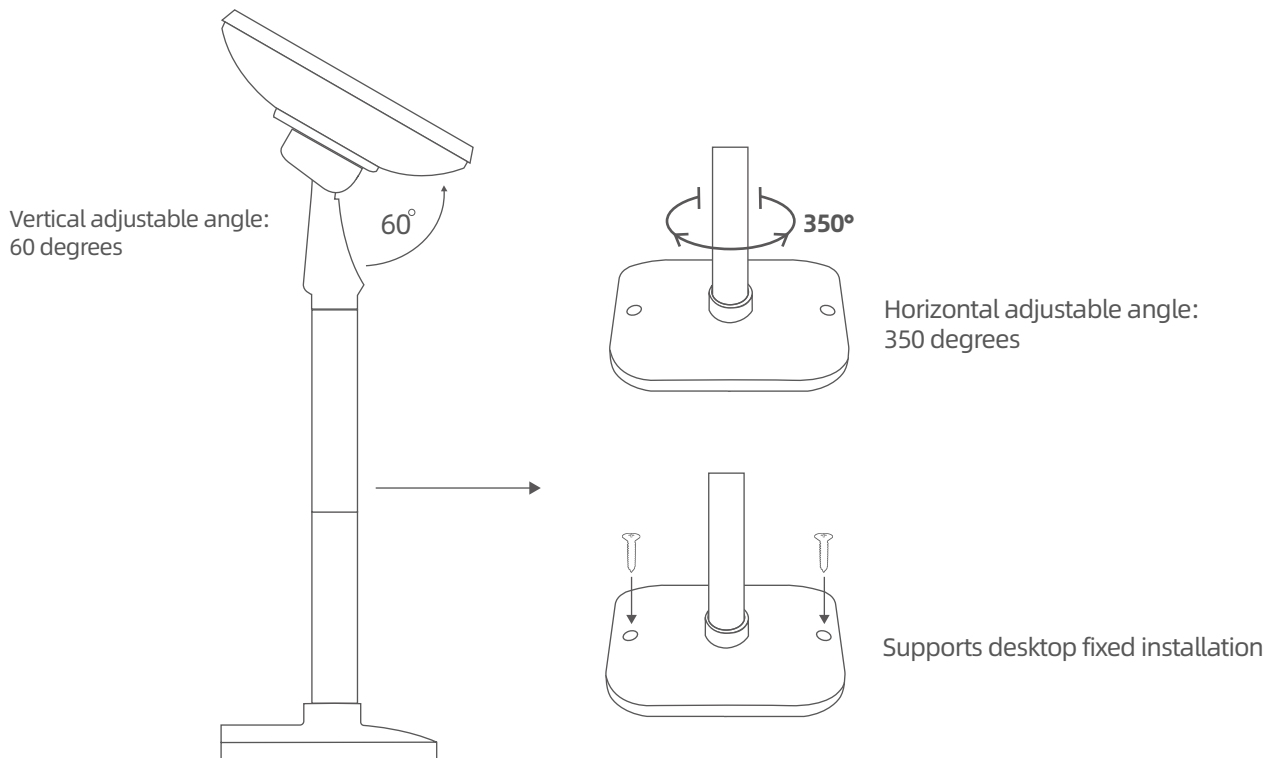

Sunany PD101 Pole Customer Display

- 10.1-inch high brightness IPS LCD, 1280*800 pixels
- Powered by a separate adapter, the work is more stable
- VGA or HDMI interface for optional

Unit:mm

Product Parameter	
Model Number	PD101
Interface	VGA or HDMI
Power Supply	12V 3A
Horizontal Adjustable Angle	350 degrees
Vertical Adjustable Angle	60 degrees
Display Cable Length	1.5m
Power Cable Length	2m

Display Parameter	
Display Size	10.1 inch (diagonal)
Display Technology	IPS
Number of Pixels	1280 pixels (H)* 800 pixels (V)
Active Area	216.96 mm (H)* 135.6 mm (V)
Display Ratio	16: 10
Response Time	35ms
Display Colors	16.7M
Contrast Ratio	800:1
Backlight Brightness	430 cd/m2