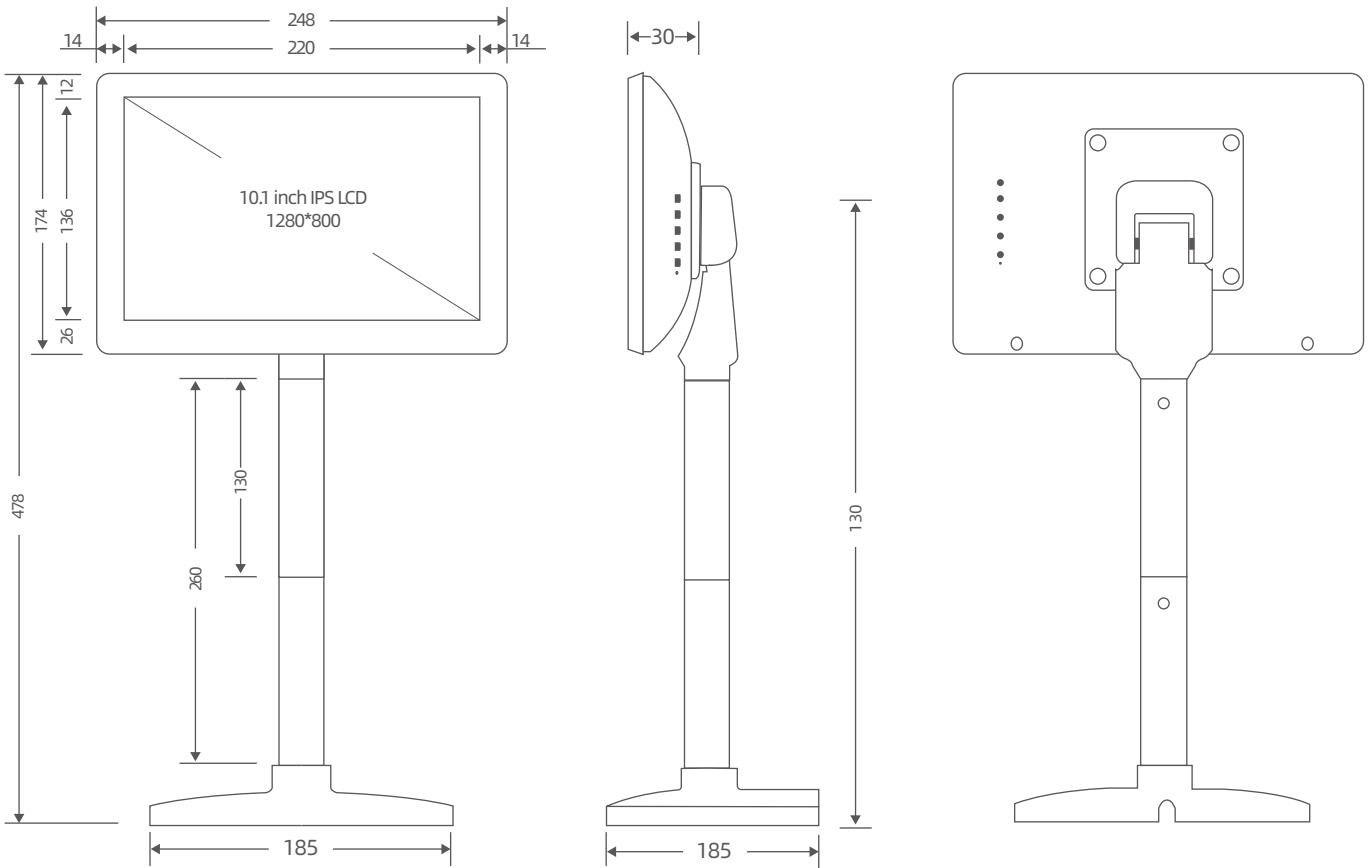

Sunany PD101 Pole Customer Display

- 10.1-inch high brightness IPS LCD, 1280*800 pixels
- Powered by a separate adapter, the work is more stable
- VGA or HDMI interface for optional

Unit:mm

Product Parameter	
Model Number	PD101
Interface	VGA or HDMI
Power Supply	12V 3A
Horizontal Adjustable Angle	350 degrees
Vertical Adjustable Angle	60 degrees
Display Cable Length	1.5m
Power Cable Length	2m

Display Parameter	
Display Size	10.1 inch (diagonal)
Display Technology	IPS
Number of Pixels	1280 pixels (H)* 800 pixels (V)
Active Area	216.96 mm (H)* 135.6 mm (V)
Display Ratio	16: 10
Response Time	35ms
Display Colors	16.7M
Contrast Ratio	800:1
Backlight Brightness	430 cd/m2

Unit Packing Information	
Net Weight	1.4kg
Gross Weight	2.1
Package Size	25.5*28*10 cm

Carton Packing Information			
Number of Units	1unit	5 units	10 units
Gross Weight	2.7kg	11.8kg	23kg
Package Size	30.5*28*12cm	54.5*30.5*28cm	60*54.5*28cm